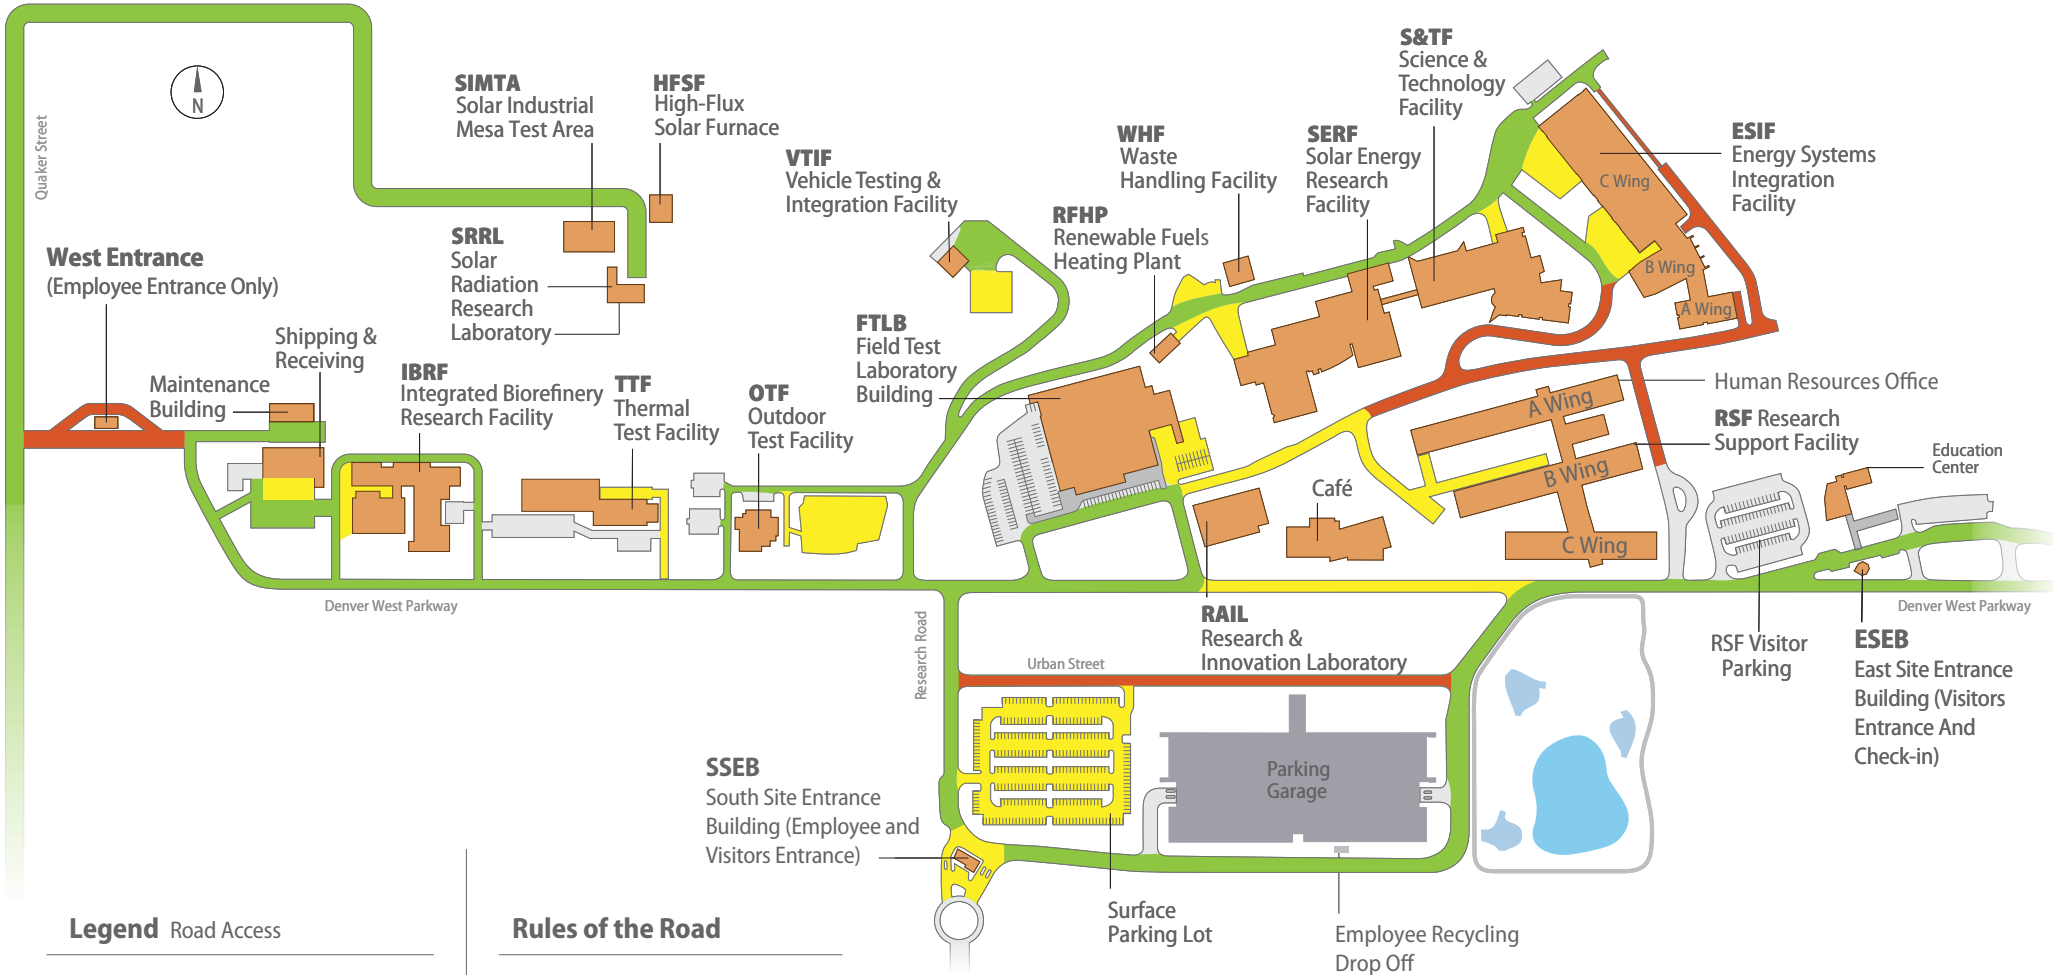

Commercial Delivery and Site Services Campus Route Map

15013 Denver West Parkway
Golden, CO 80401

Legend Road Access

- █ Normal Delivery Access
- █ Restricted Access
(RSF, Cafe Delivery, Trash, Recycle/Compost, Loading Docks, Restricted Areas)
- █ No Access at Any Time
(Except Authorized Vehicles)
- █ Unrestricted
(Parking Lots/Access Roads)

Rules of the Road

- 1) Speed Limit: 20 MPH
- 2) Stay off Restricted Roadways
- 3) Do Not Park in Roadway to Load/Unload Except as Authorized
- 4) Authorized Vehicles Temporarily Parking in Roadway to Load/Unload Must Engage Emergency Flashers
- 5) Be Aware of Passenger Shuttle Buses as They Can Stop and Load/Unload Passengers at Any Time

Deliveries should check in at the East Site Entrance Building (ESEB)

15027 Denver West Parkway
Golden, CO 80401

Scan QR code for directions to ESEB